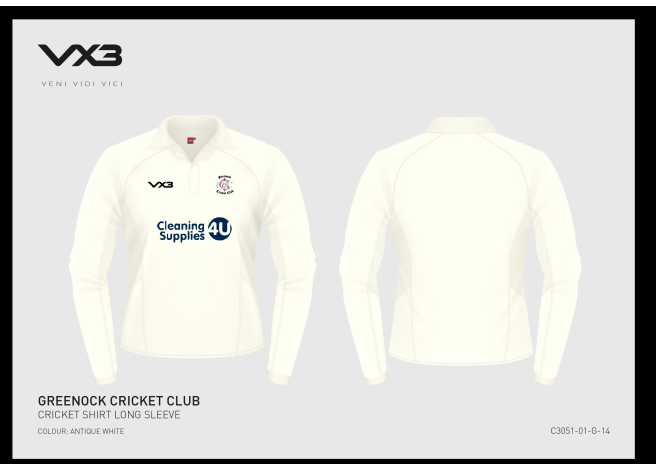

New updated cricket 'whites' for 2nd XI, 3rd XI and junior matches are also available.

Playing shirt

Short sleeve Junior £15 Senior £18

Long sleeve Junior £17 Senior £20